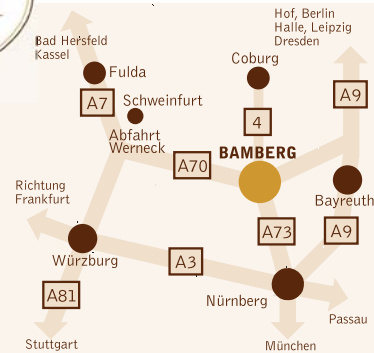

A 73 Abf. Bamberg Ost
Richtung Zentrum,
Tourist-Information **i**

SUPREME LIVING AND DINING SINCE JUNE 2003

DIRECTIONS

LOCATION

main station 1,6 km
airport Nürnberg 70 km
airport München 220 km
airport Frankfurt 210 km

From the South (Italy, Austria, Munich, Nuremberg)

A9 to intersection Nuremberg
A3 direction Würzburg up to intersection Fürth/Erlangen
A73 direction Bamberg

- exit Bamberg Ost (East) Direction Bamberg / Zentrum (centre)
follow the main road for approx. 2 km – Pödeldorfer / Starkenfeldstreet
- then over 2 bridges (over railway lines and river) always straight ahead
- at Schönleinplatz (large junction with traffic lights and various high street banks) turn left
- approx. 800 meters along the main road, you will find the entrance to the hotel on the right hand side

From the North (Hamburg, Hannover, Kassel)

A7 direction Munich / Würzburg to exit Schweinfurt-Werneck
A70 direction Bamberg
A73 direction Nuremberg

- exit Bamberg Ost (East) Direction Bamberg / Zentrum (centre)
follow the main road for approx. 2 km – Pödeldorfer / Starkenfeldstreet
- then over 2 bridges (over railway lines and river) always straight ahead
- at Schönleinplatz (large junction with traffic lights and various high street banks) turn left
- approx. 800 meters along the main road, you will find the entrance to the hotel on the right hand side

From the West (Benelux, Cologne, Frankfurt, Würzburg)

A3 direction Munich / Nuremberg to intersection Bamberg/Pommersfelden (B505)
B505 direction Bamberg

- exit Bamberg Ost (East) Direction Bamberg / Zentrum (centre)
follow the main road for approx. 2 km – Pödeldorfer / Starkenfeldstreet
- then over 2 bridges (over railway lines and river) always straight ahead
- at Schönleinplatz (large junction with traffic lights and various high street banks) turn left
- approx. 800 meters along the main road, you will find the entrance to the hotel on the right hand side